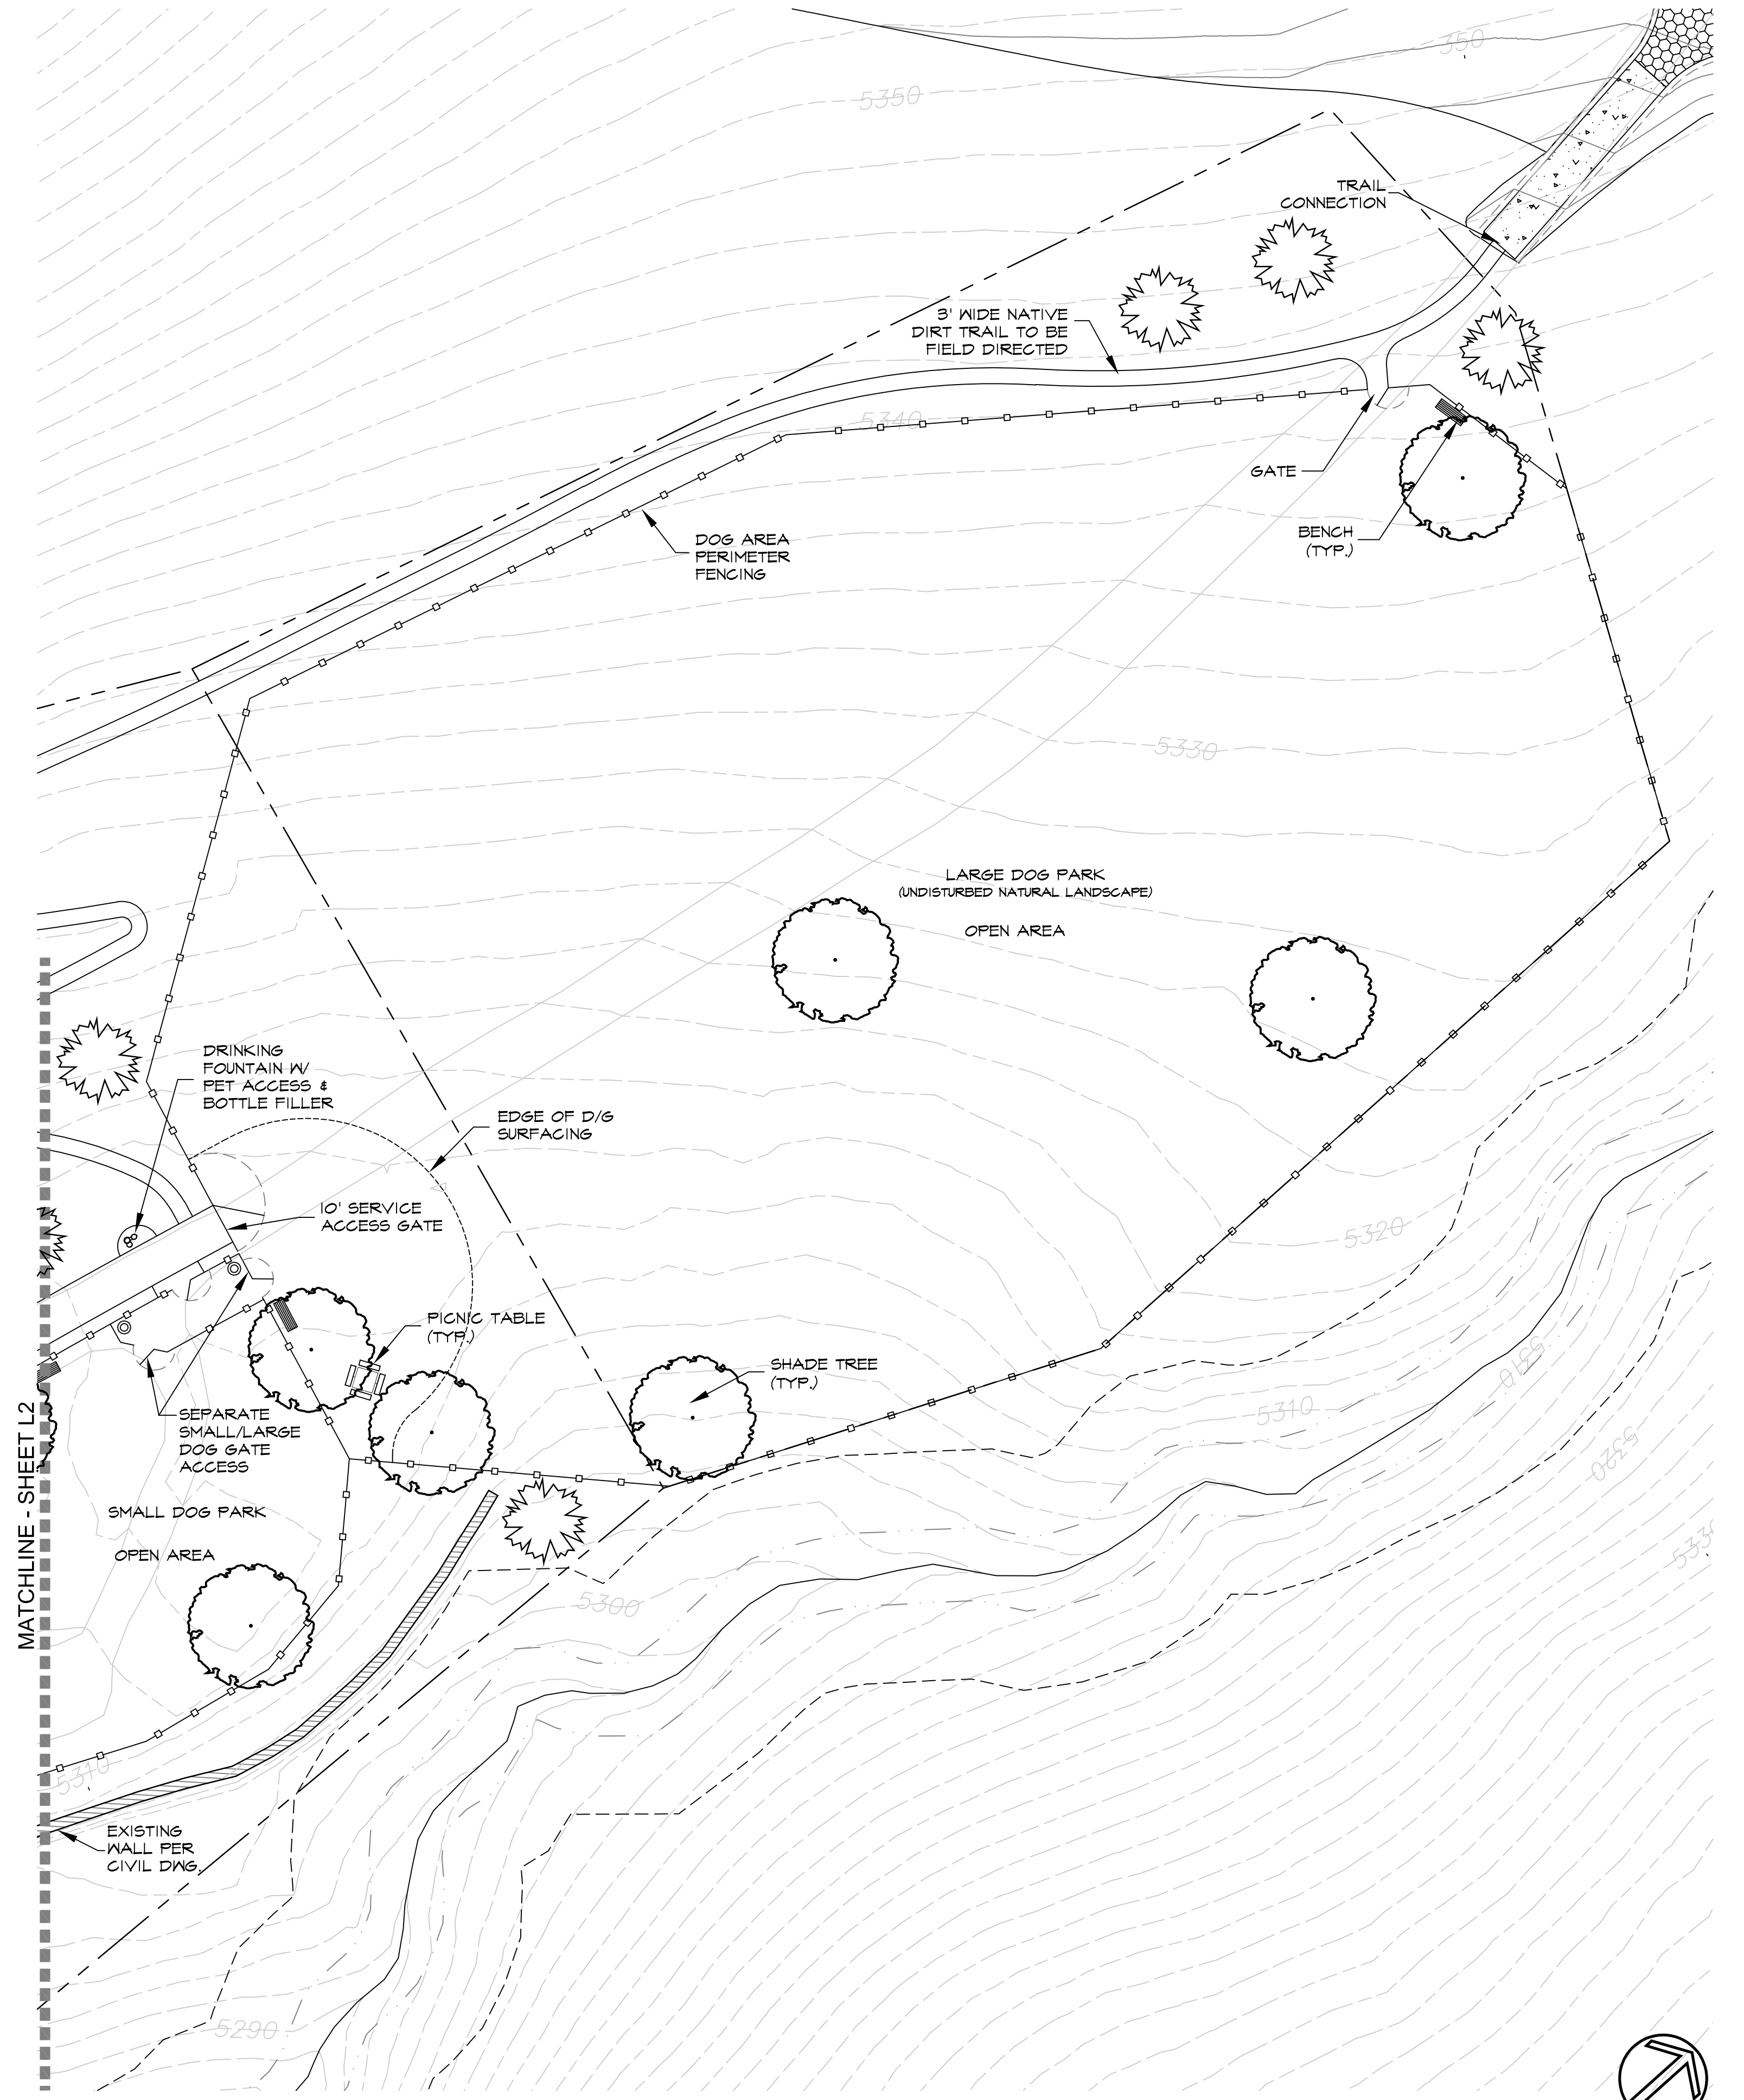

Landscape Plan
SOMERSETT WEST PARK
 City of Reno
 Washoe Co.
 Reno, Nevada

No.	Revision Date

MATCHLINE - SHEET L3

Nevada

Landscape Plan
SOMERSETT WEST PARK
 City of Reno
 Washoe Co.

No.	Revision Date

LA No: 020-505-04-17
 Designed: RYH
 Drawn: KMK
 Checked: RYH
 Date: 11/-/17